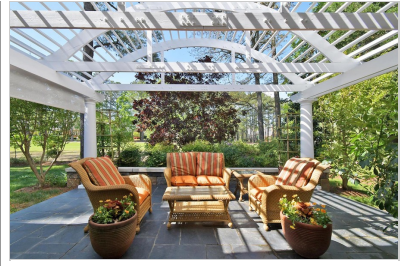

107 LAKE CLIFF CT.

CARY, NC 27513 | MLS #: 2311911

\$1,380,000 | 4 BEDS | 4 BATHROOMS | 1 HALF BATHROOMS | 4970 SQUARE FEET

View Online: <http://www.pfretour.com/92206>

AGENT INFORMATION

Shanda Heller
M: 919-369-3773
shandaheller@gmail.com
www.shandaheller.com